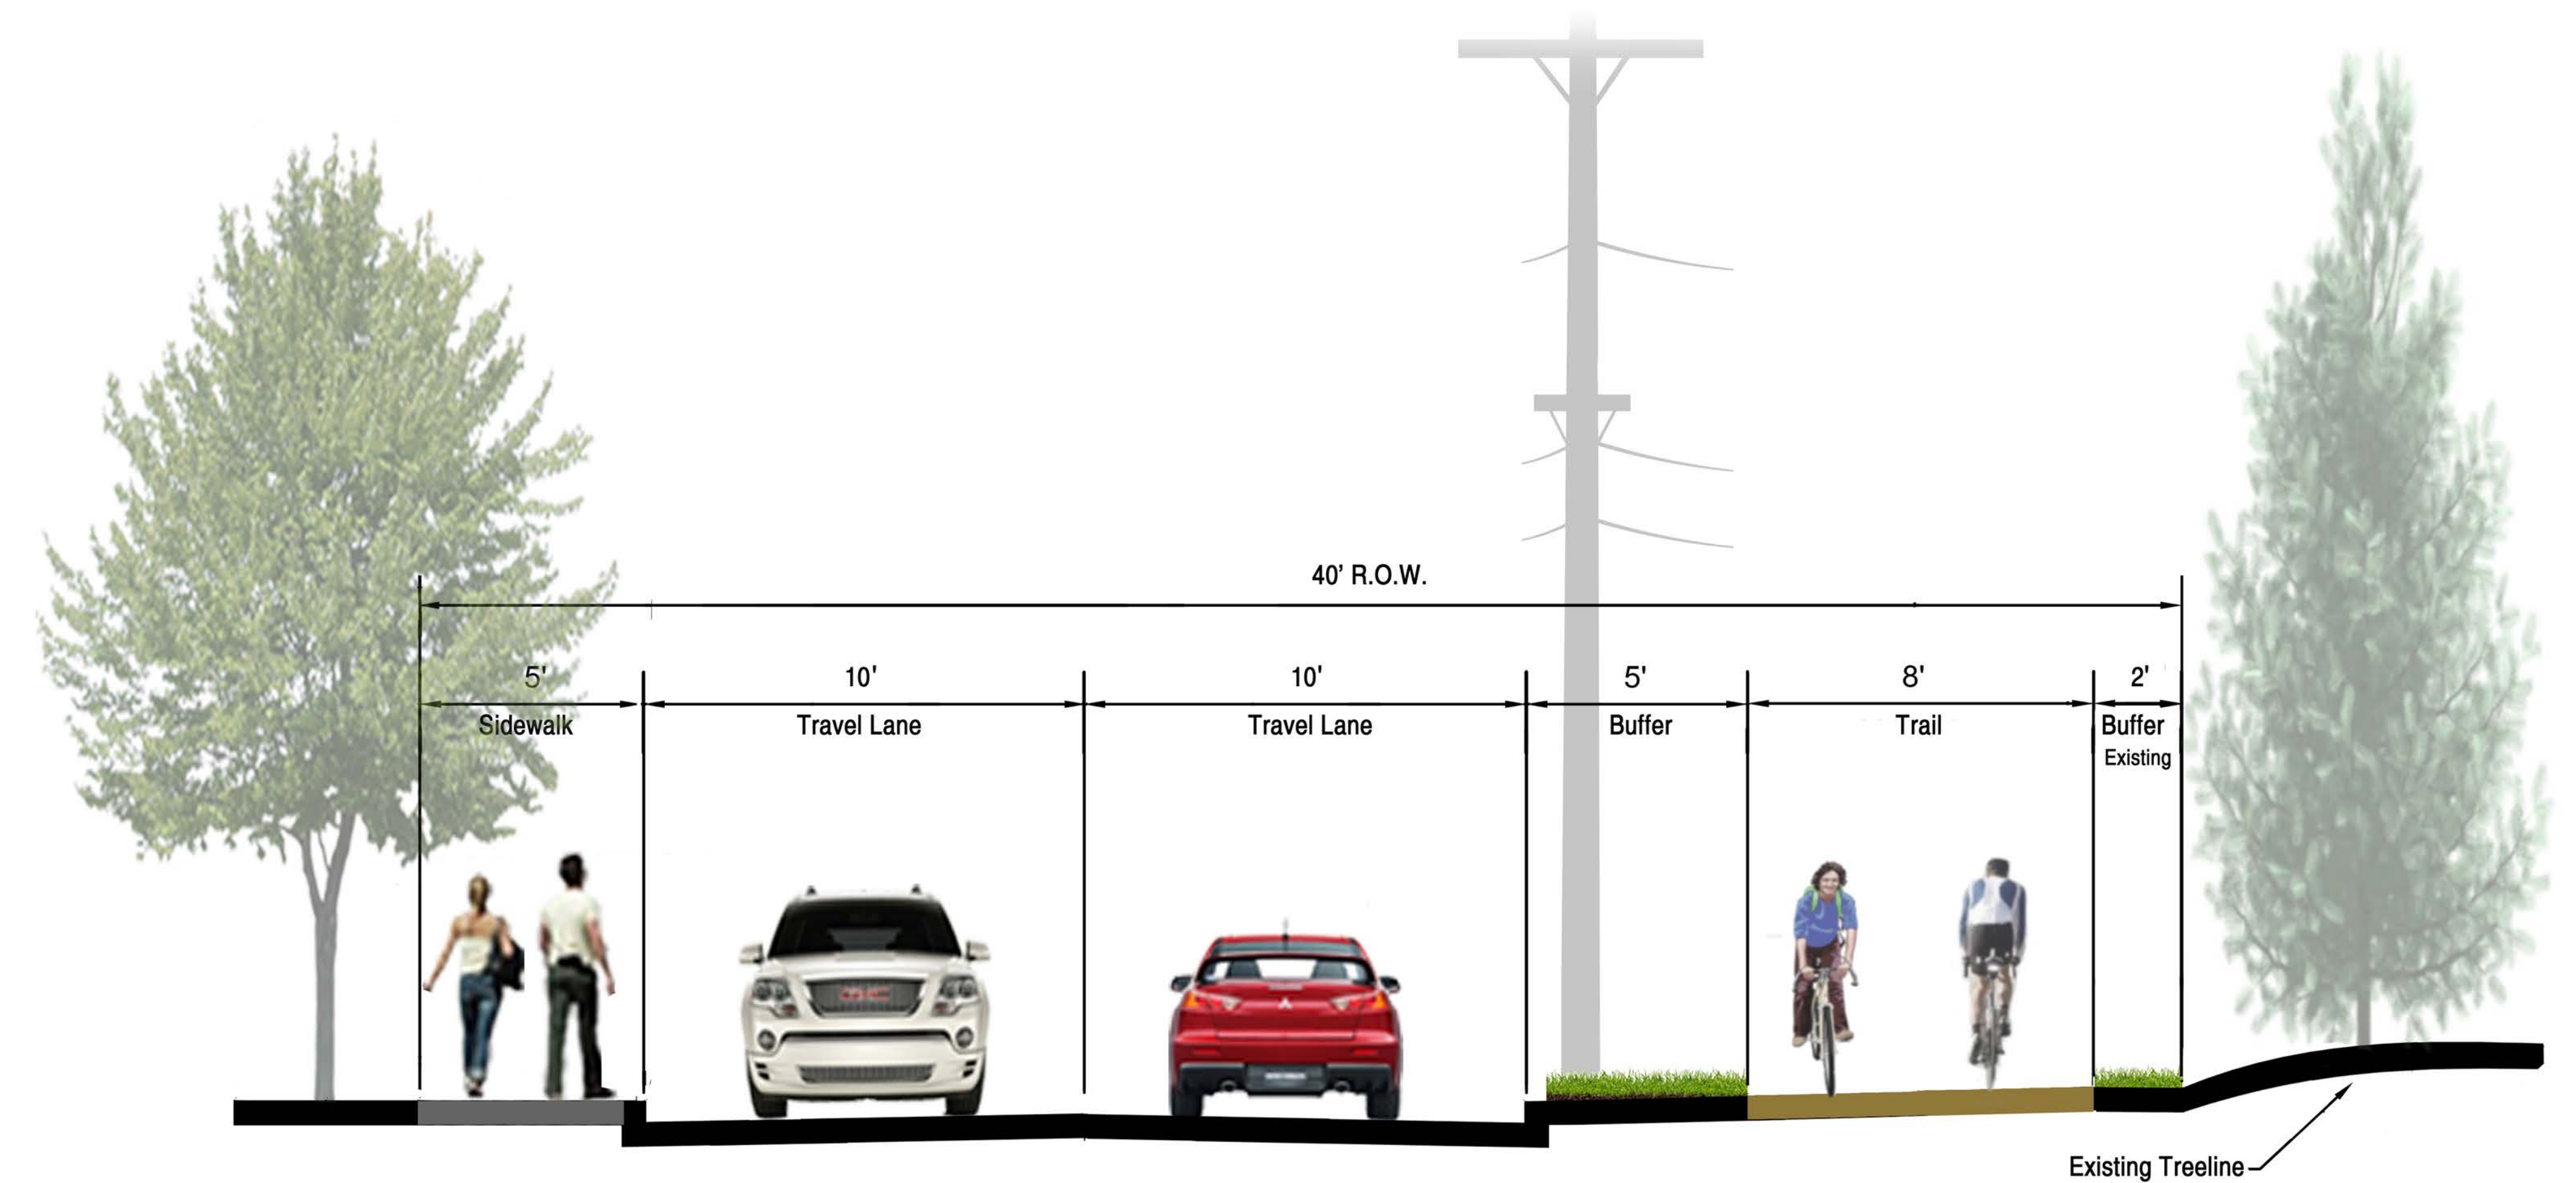

Alignment C Visualizations: Downtown Plainville

Section / Pierce Street: Option 1 - *On Road*

Conceptual Plan

Conceptual Section

Note: The illustrations are conceptual and may vary from final design.

Legend

- Sidewalks
- Road
- Green Strip
- On Street Parking

Alignment C Visualizations: Downtown Plainville

Section / Pierce Street: Option 2 – Side Path

Conceptual Plan

Conceptual Section

Note: The illustrations are conceptual and may vary from final design.

Legend

- Sidewalks
- Road
- Green Strip
- On Street Parking
- Side Path (Trail)
- Painted Path Crossing