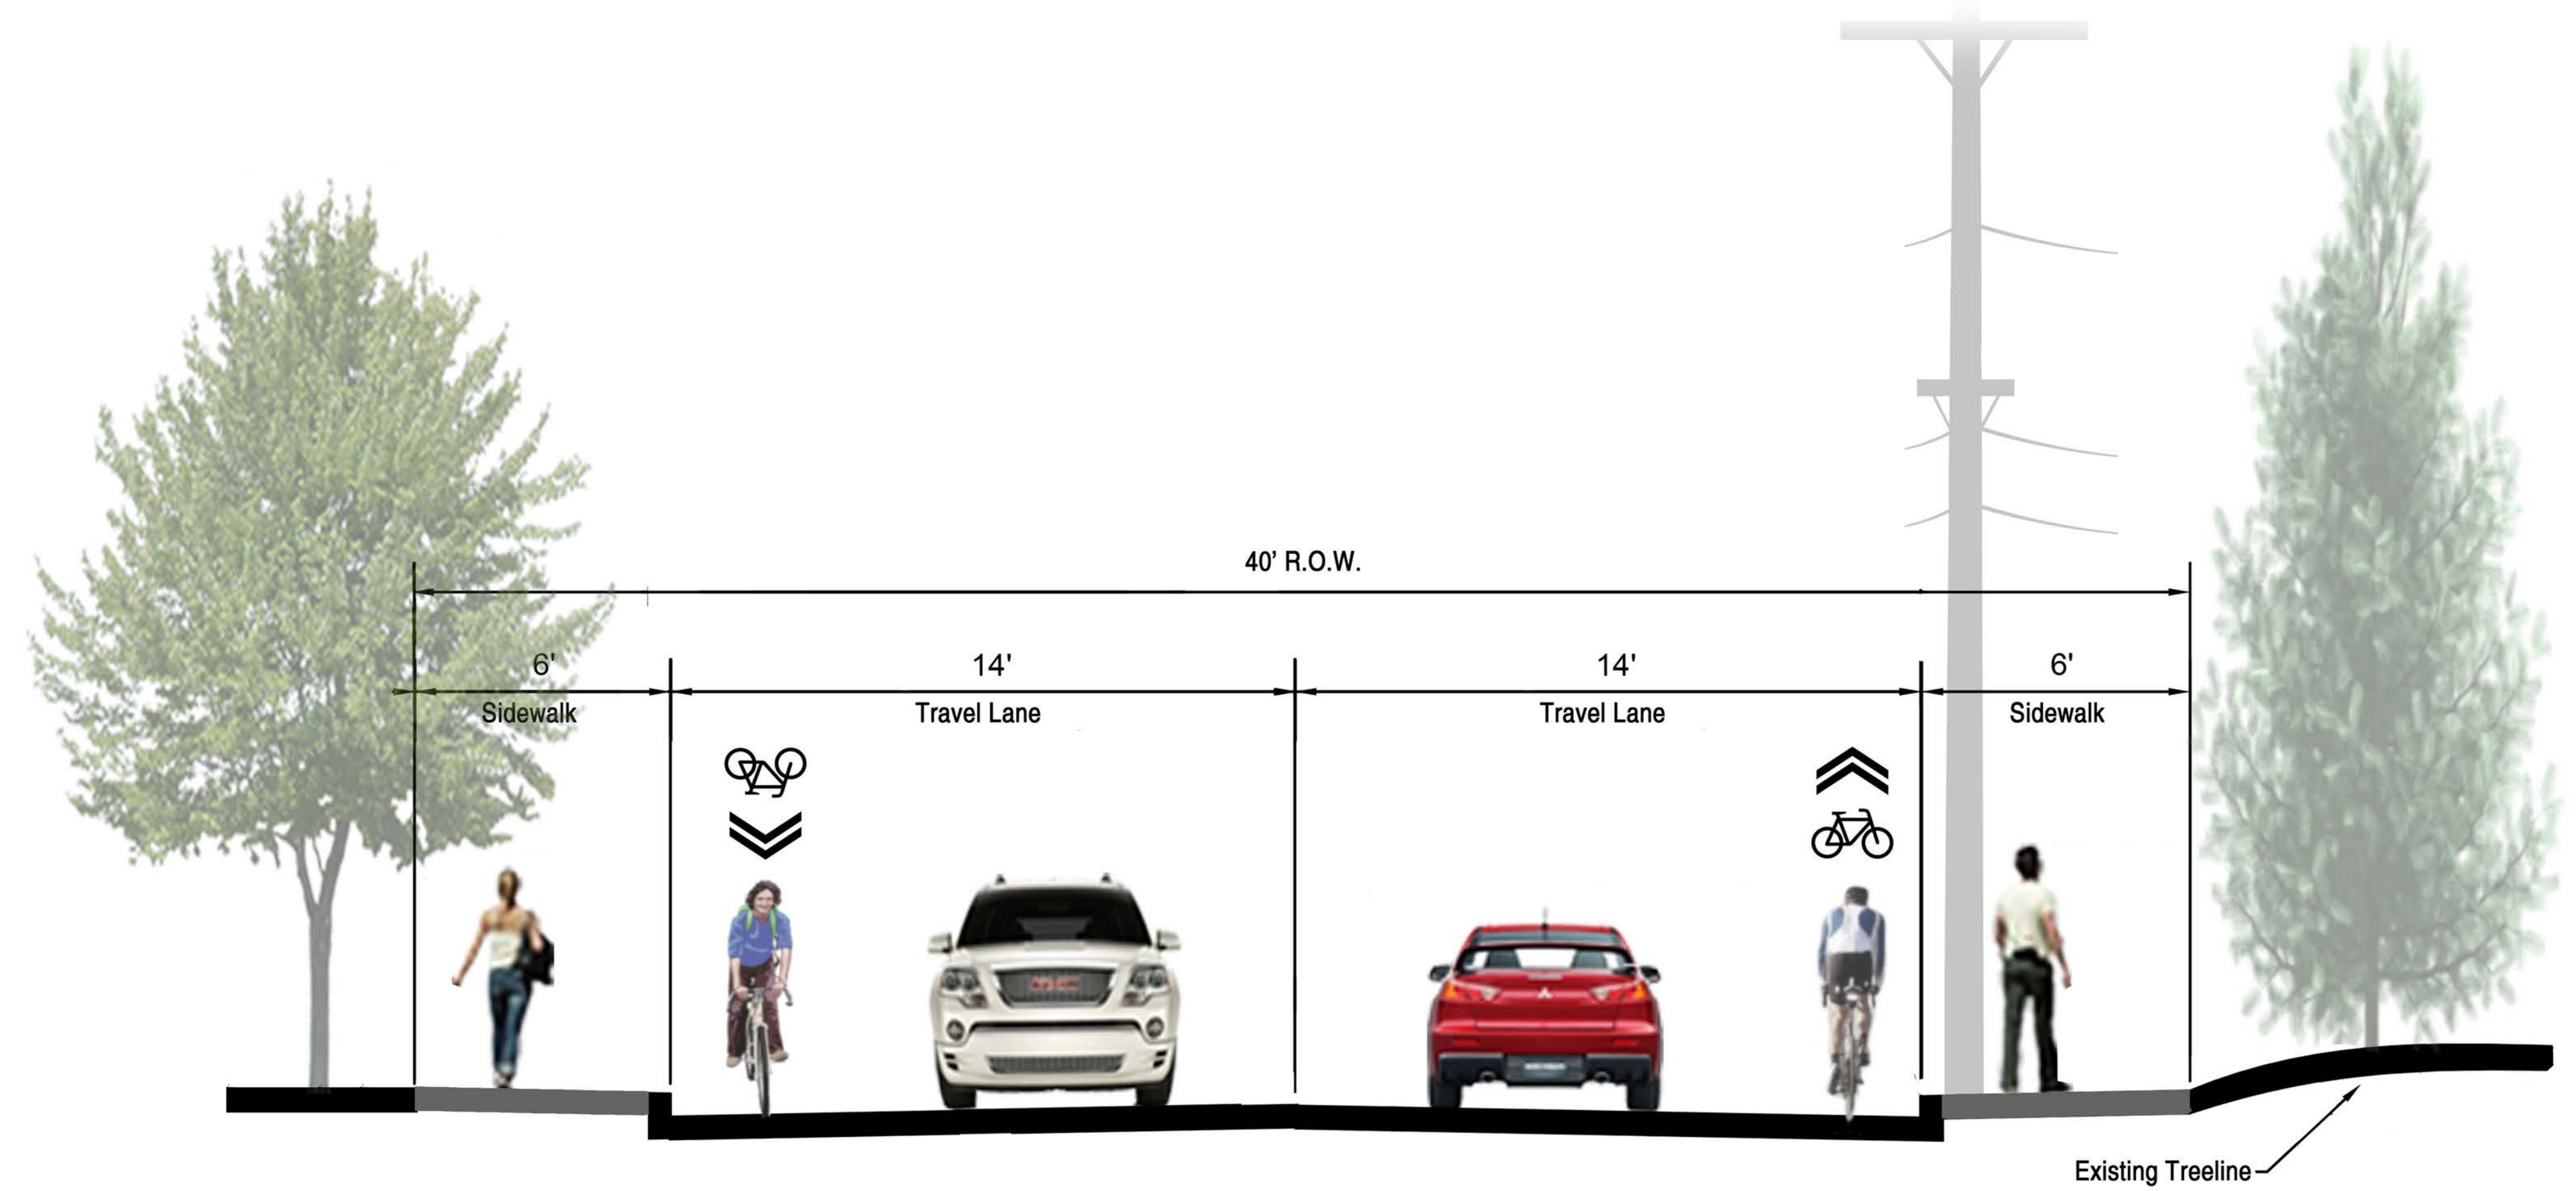

Alignment C Visualizations: Downtown Plainville

Section / Pierce Street: Option 1 - *On Road*

Conceptual Plan

Conceptual Section

Note: The illustrations are conceptual and may vary from final design.

Legend

- Sidewalks
- Road
- Green Strip
- On Street Parking

Alignment C Visualizations: Downtown Plainville

Section / Pierce Street: Option 2 – Side Path

Conceptual Plan

Conceptual Section

Note: The illustrations are conceptual and may vary from final design.

Legend

- Sidewalks
- Road
- Green Strip
- On Street Parking
- Side Path (Trail)
- Painted Path Crossing